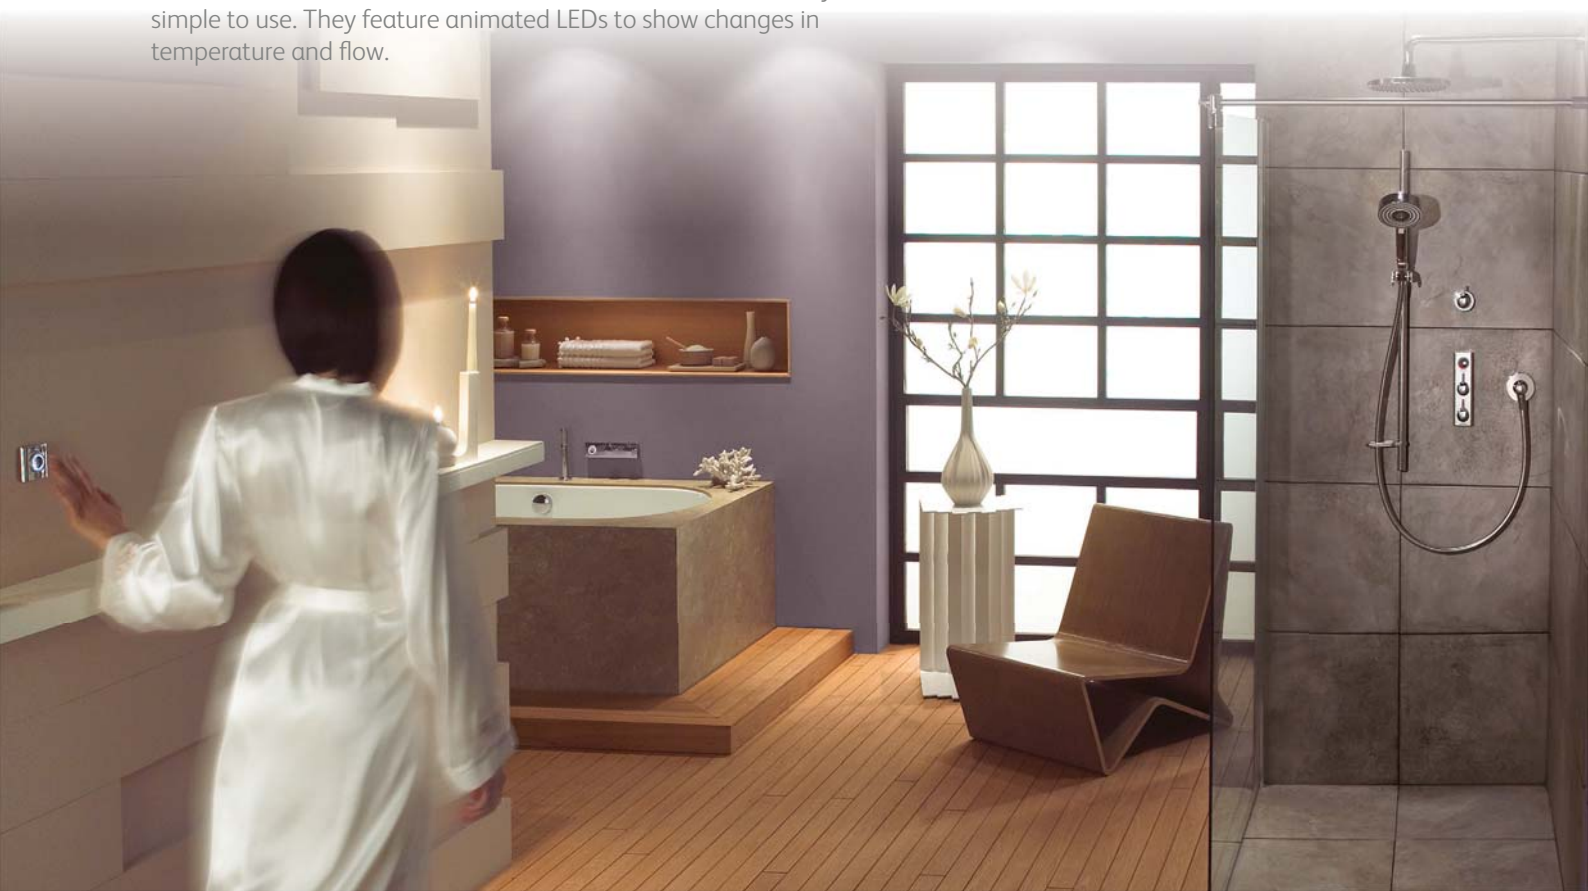

HiQu®

Digital Shower

Shower performance is second to none, providing a flow rate range capable of delivering a refreshing spritz, through to an invigorating drench. To conserve water or to ensure it will go further, select the 'eco-mode' on the processor box during installation. For super-quick installations choose an exposed shower which can be installed in as little as two hours with minimal mess and disruption to the bathroom.

A data cable connects the HiQu's shower controls to a digital processor, where hot and cold water are perfectly blended and delivered to the shower head at the desired temperature and flow.

The shower controls and optional remote control can each be sited up to 10 metres from the processor. This means that the processor can be placed in the loft, airing cupboard or under the bath, and the remote control can switch on the shower from a convenient location.

Aqualisa Digital Showers are suitable for most approved UK water systems. For homes with gravity water systems choose a Gravity shower system with integral pump. Performance can be enhanced in a home with a Gravity water system, by adding the powerful Ultimate 340 pump, particularly where a multiple outlet shower is being fitted.

HiQu Digital Shower controls

HiQu Shower controls have a luxurious metal finish, and are very simple to use. They feature animated LEDs to show changes in temperature and flow.