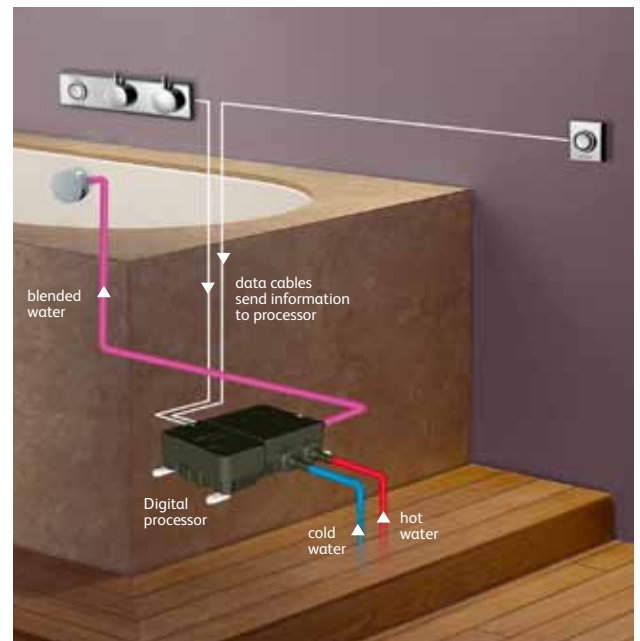

HiQu Digital Bath

HiQu Digital Bath brings sophistication to bathing, with its simple to use controls and three programmable depth pre-sets, plus an optional remote control which allows you to fill your bath from up to 10 metres away.

Controlled by a compact, remotely sited digital processor, HiQu Bath uses an overflow filler rather than bulky taps and comes with a top up feature to reheat a cooling bath.

For added luxury you can team your digital bath fill with a sleek retractable hand shower.

HiQu Digital processor box options

Driven by Aqualisa's award winning digital technology, HiQu is controlled by a compact processor box which can be located 10 metres from the bathing area in the loft, airing cupboard or under the bath. It controls flow and blends hot and cold water with thermostatic precision, delivering perfect baths and showers every time. Remotely siting the processor box makes access and installation easy, eliminating the need for extensive excavation of the bathroom wall and damage to décor.

HiQu Digital processors are backed up by Aqualisa's 5 year manufacturer's guarantee.

Working with your water system

The correct processor solution for you will depend on the type of water system in your home. Choose from a HP/Combi compatible processor or Gravity compatible processor (with integral pump).

HiQu Bath with overflow filler and remote control